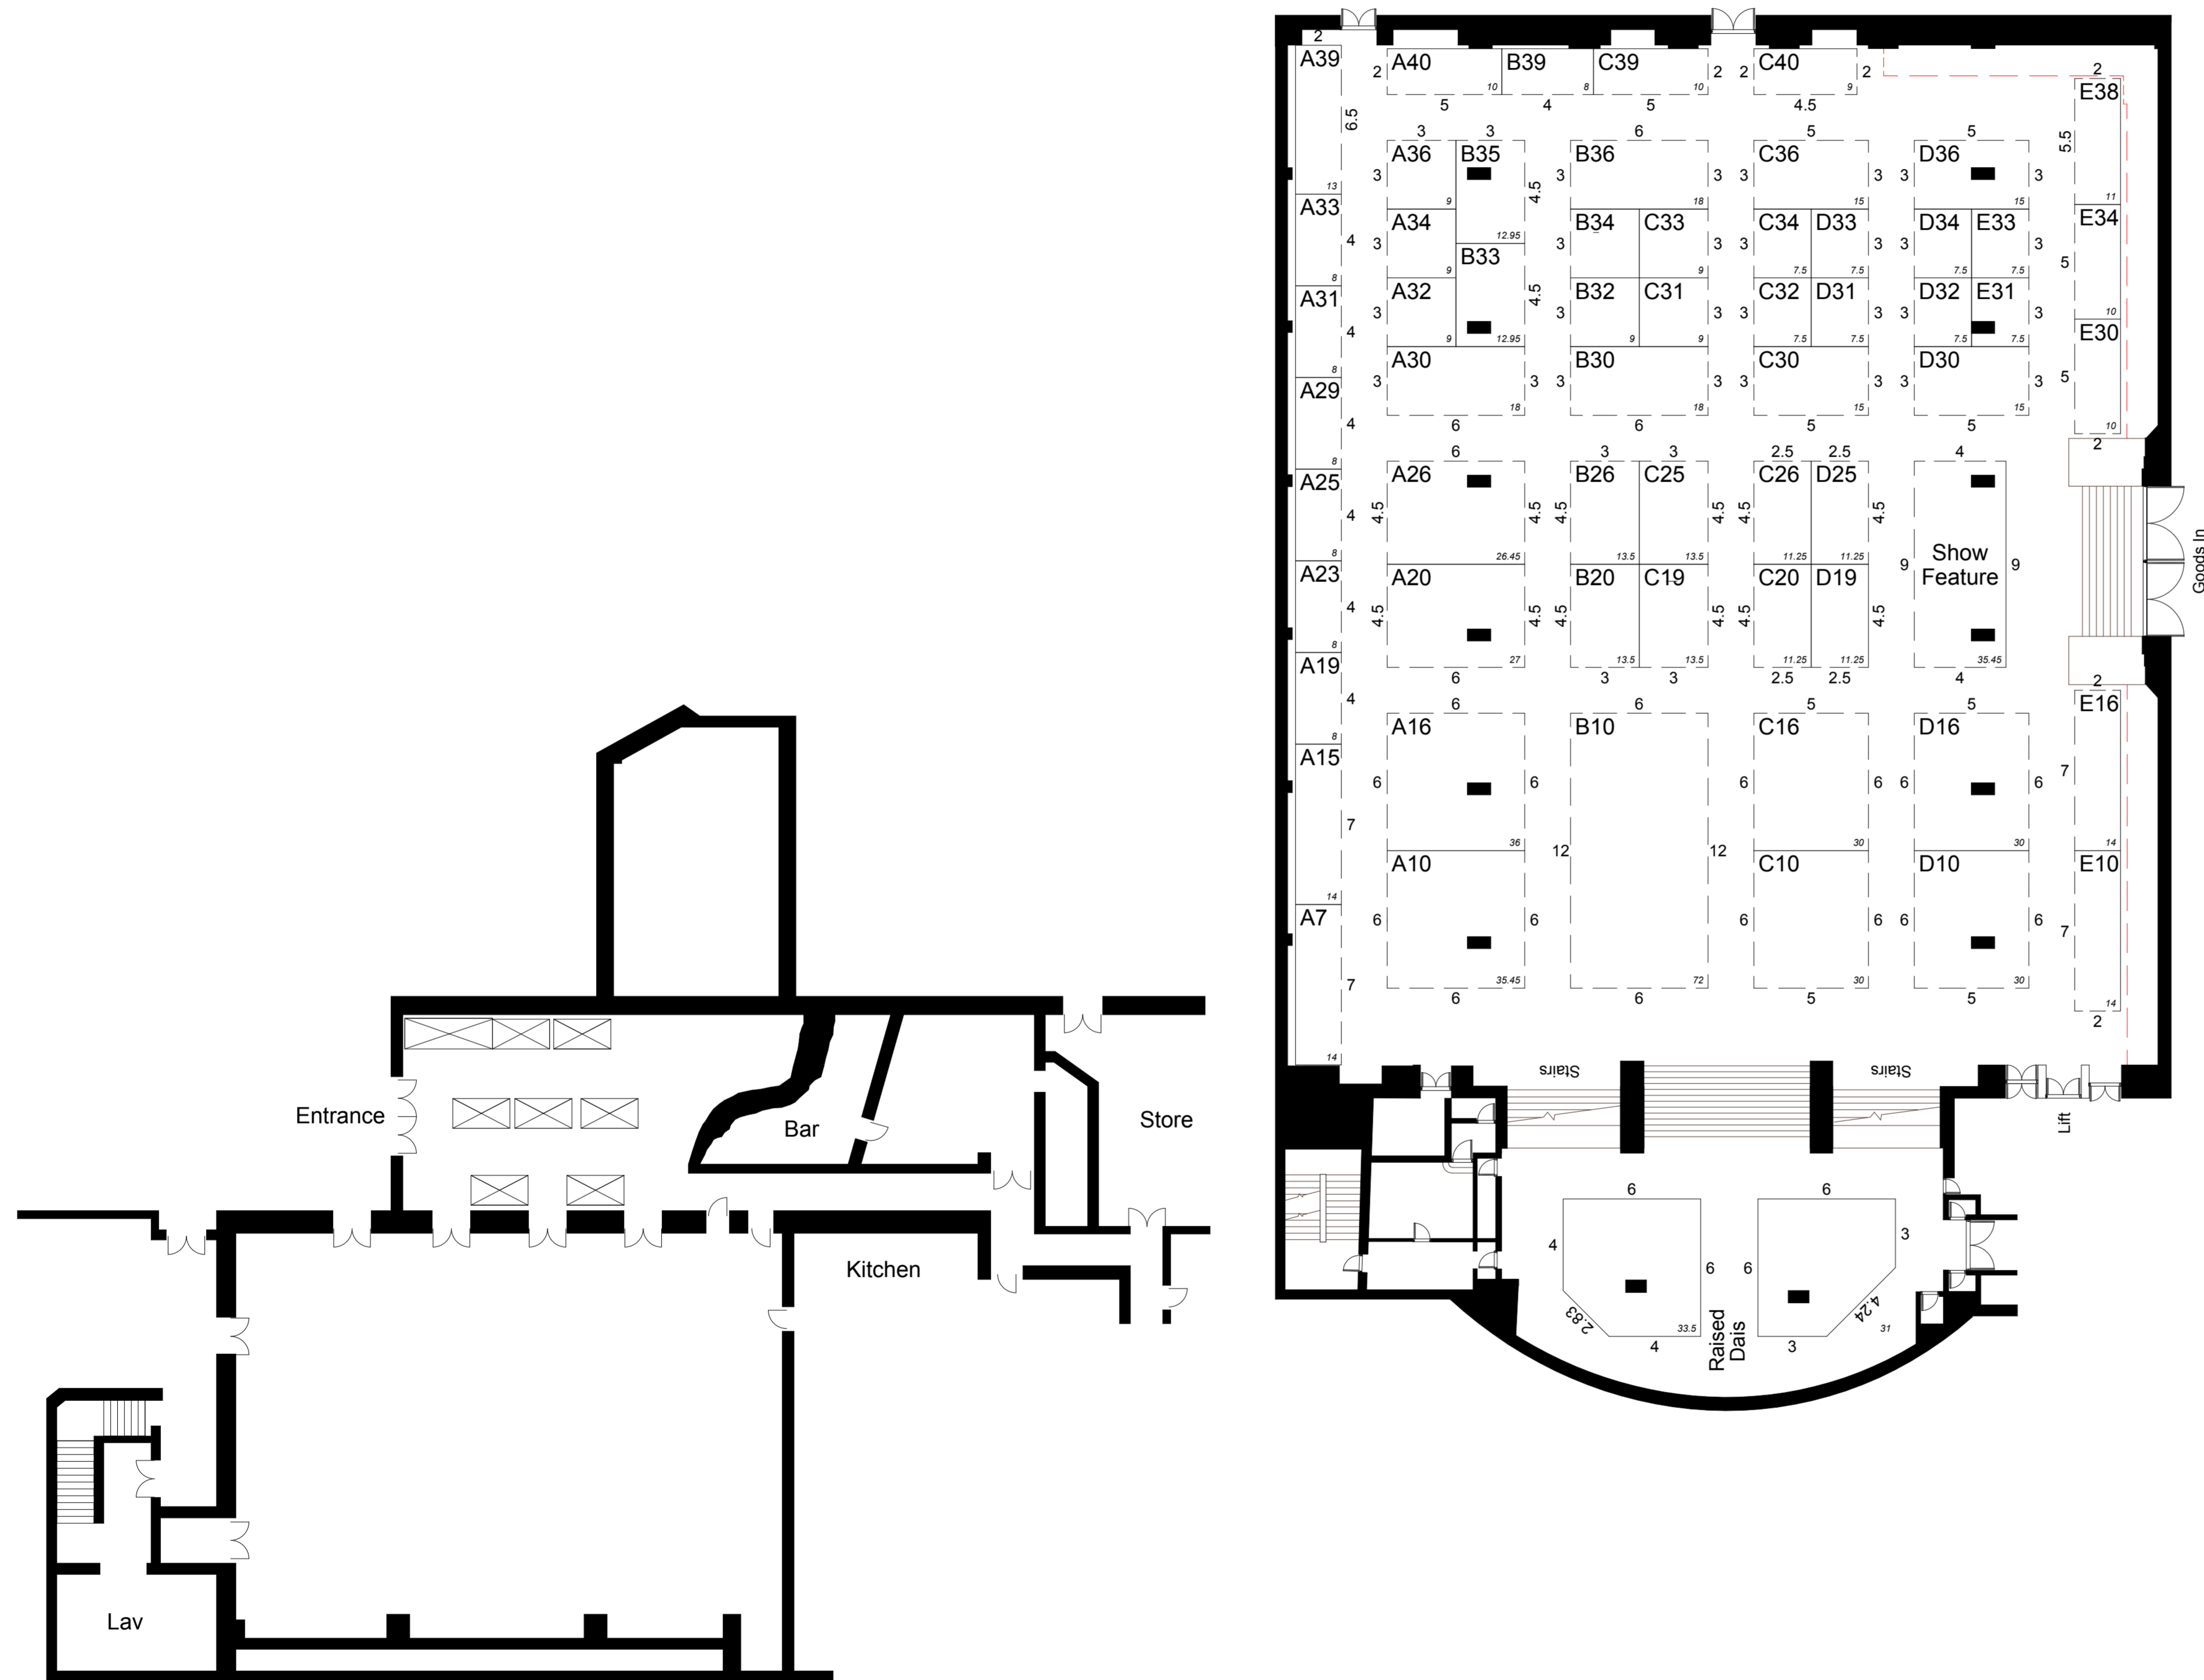

Adventure Travel Live 2011

January 29th - 31st 2011

Lawrence Hall - Royal Horticultural Halls & Conference Centre

- - Shell scheme (0 m²)
- - Space only (0 m²)
- - Unsold (963.75 m²)
- = Pillar